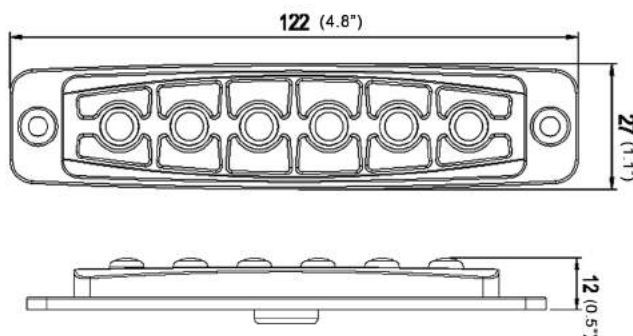

F6 Lighthouse

Vertical Version 021302

Horizontal Version 021301

- Lens in sophisticated design with 6 pcs LED
- Beam angle in both horizontal and vertical installation can reach 70°
- With SAE , ECE R65 approved(Blue/Amber)
- Integrated design, can be surface mounted and bracket mounted
- Waterproof rating: IPX7
- Warranty:3 years

Code	Item	Color	Voltage	Max Power	Led	Flash Pattern	Lens	Certificate	Mount
F6	021301A 021302A	●	10-33 VDC	9-18W	6Pcs 3W	19	TIR	SAE-10-W-2 ECE R65 ECE R10	A:3M adesive mount B:Surface mount C:Bracket mount
	021301B 021302B	●							
	021301R 021302R	●							
	021301W 021302W	○							
	021301WA 021302WA	● ○							
	021301BR 021302BR	● ●							

Flash pattern

1. Random(Default)
2. Single(Split)
3. Double(Split)
4. Quad(Split)
5. Quint(Split)
6. Ultra(Split)
7. Single-Quad(All)
8. Single-H/L(All)
9. ECE R65 single (All)
10. ECE R65 Double(All)
11. Single(All)
12. Double(All)
13. Quad(All)
14. Quint(All)
15. Ultra(All)
16. Single-Quad(All)
17. Single-H/L(All)
18. Steady 2(California)
19. Steady 4(All)