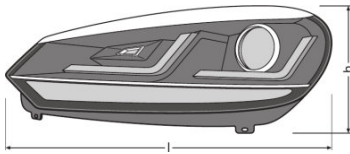


LEDiving XENARC CHROME Edition Golf VI

LEDiving XENARC CHROME Edition Golf VI | LED headlight

Product datasheet

Technical data

Electrical data

Nominal wattage	25 W
-----------------	------

Dimensions & weight

Product weight	223.00 g
----------------	----------

Country specific categorizations

Order reference	LEDHL102-CM LH
-----------------	----------------

Product datasheet

Logistical Data

Product code	Product description	Packaging unit (Pieces/Unit)	Dimensions (length x width x height)	Volume	Gross weight
4052899982147	LEDiving XENARC CHROME Edition Golf VI	Folding carton box 1	- x - x -		
4052899982154	LEDiving XENARC CHROME Edition Golf VI	Shipping carton box 1	639 mm x 318 mm x 588 mm	119.48 dm ³	11271.00 g